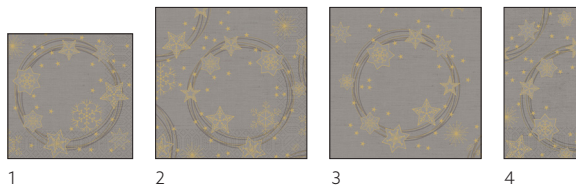

STAR SHINE GRANITE GREY